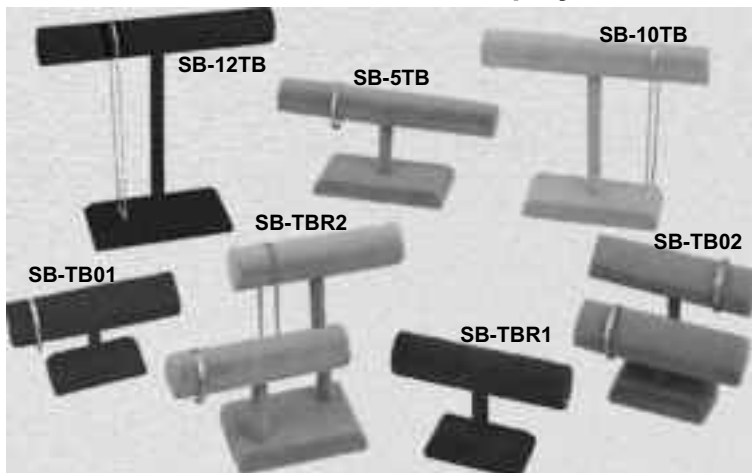

Necklace & Bracelet Displayers

12" W x 12" H No. SB-12TB $31.00 ea.	12" W x 5" H No. SB-5TB $28.25 ea.	12" W x 10" H No. SB-10TB $30.00 ea.	7 1/4" W x 6 1/2" H No. SB-TB02 $48.50 ea.
	7 1/4" W x 5 1/2" H No. SB-TB01 $31.00 ea.	12" W x 9" H No. SB-TBR2 $49.00 ea.	7 1/4" W x 4 3/4" H No. SB-TBR1 $28.00 ea.