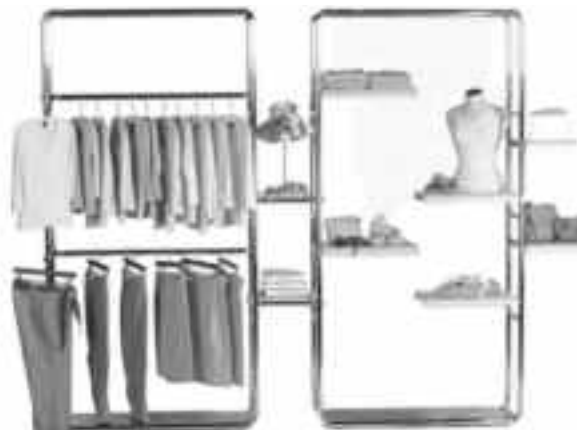

Mod Fusion is a completely flexible merchandising system in **Polished Chrome**. It can be freestanding or used against a wall. This multi-purpose system allows for hanging or shelved merchandise.

With ModFusion you can merchandise anything – tops, pants, gift items, accessories, hats, shoes, kitchen gadgets – to name just a few possibilities. The options are limitless! Quick-Snap accessories allow for instant set-up of a variety of configurations, permitting you to hang, fold, or faceout your merchandise. One-piece Quick-Snap shelf supports make changing the displays a breeze. Converting from all hanging to all folded is as easy as removing a hangrail and snapping on a shelf support.

Shown are 2 (No. ECK-SH100GF) Towers, merchandised. You can put a shelf or hangrail in between to extend the units. These units can be freestanding.

WALL TOWER WITH BASE
96" H x 48" W x 16" D
No. ECK-SH100GF
\$325.00 ea.

Complete with twin wheel casters. Designed primarily for folded apparel, giftware, accessories such as shoes and handbags or cosmetics. No tools required. Folds flat for easy storage.

53" H x 46" W with (12) 14" Square Acrylic Shelves.