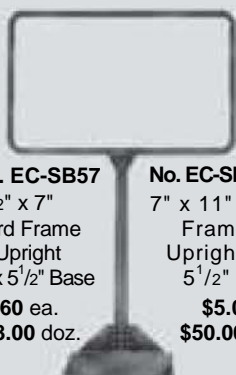

Polished Chrome Fitting Will  
Accept Either 1/4" or 3/8" Stems

No. EPJ57 5 1/2" x 7" \$3.50 ea.  
No. EPJ711 7" x 11" \$6.00 ea.

**Acrylic Card Holder  
in Chrome Channel  
With Magnetic Base**

No. EPJM57 5 1/2" x 7" \$11.75 ea.  
No. EPJM711 7" x 11" \$14.50 ea.

**Standing Round Corner  
Card Holder With Flat Base**

No. EC-SB57 5 1/2" x 7" Card Frame  
8" Upright  
5" x 5 1/2" Base  
\$4.60 ea.  
\$48.00 doz.

No. EC-SB711 7" x 11" Card  
Frame 10"  
Upright 5" x  
5 1/2" Base  
\$5.00 ea.  
\$50.00 doz.