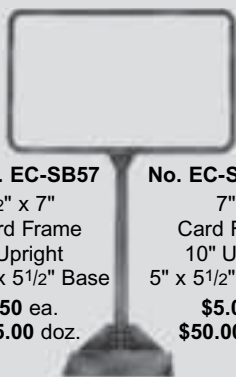

Polished Chrome Fitting Will
Accept Either 1/4" or 3/8" Stems

- No. EPJ57 5 1/2" x 7" \$5.25 ea.
- No. EPJ711 7" x 11" \$8.50 ea.

**Acrylic Card Holder
in Chrome Channel
With Magnetic Base**

- No. EPJM57 5 1/2" x 7" \$11.75 ea.
- No. EPJM711 7" x 11" \$14.25 ea.

**Standing Round Corner
Card Holder With Flat Base**

- | | |
|---|--|
| <p>No. EC-SB57
5 1/2" x 7"
Card Frame
8" Upright
5" x 5 1/2" Base
\$4.50 ea.
\$45.00 doz.</p> | <p>No. EC-SB711
7" x 11"
Card Frame
10" Upright
5" x 5 1/2" Base
\$5.00 ea.
\$50.00 doz.</p> |
|---|--|

Stems for Cardholders

- | | | |
|---------|----------|---------|
| No. EM3 | 3" Stems | 55¢ ea. |
| No. EM6 | 6" Stems | 75¢ ea. |

Magnetized Clamps

Magnetized Clamp
4" Long

Fitting will
Accept 1/2" or 3/8" Stems
For Use with Clamps, Stems,
and T-Stands.