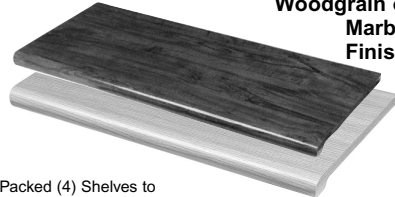

## DURON BULLNOSE SHELVES

Solid Colors: Black, White, Grey, Almond

Packed  
(4) Shelves to  
Carton. Must be  
Purchased in Full Cartons Only.

Style No.	Size	Price
DA224	13" x 24"	\$11.00 ea.
DA236	13" x 36"	\$14.50 ea.
DA248	13" x 48"	\$17.30 ea.
DA424	15" x 24"	\$13.25 ea.
DA430	15" x 30"	\$14.50 ea.
DA436	15" x 36"	\$17.50 ea.
DA448	15" x 48"	\$20.00 ea.
DA450	15" x 50"	\$21.00 ea.

## DURON BULLNOSE SHELVES

Solid Colors on Top:  
Black, White, Grey, Almond.

Finishes on  
Bullnose  
and Sides:  
Woodgrain  
or Marble

Packed (4) Shelves to Carton.  
Must be purchased in Full Cartons Only.

Style No.	Size	Price
DA224/2	13" x 24"	\$17.00 ea.
DA236/2	13" x 36"	\$20.50 ea.
DA248/2	13" x 48"	\$23.30 ea.
DA424/2	15" x 24"	\$19.25 ea.
DA430/2	15" x 30"	\$20.50 ea.
DA436/2	15" x 36"	\$23.50 ea.
DA448/2	15" x 48"	\$26.00 ea.
DA450/2	15" x 50"	\$27.00 ea.

## DURON BULLNOSE SHELVES

Top, Bullnose and Sides Covered by  
Woodgrain or  
Marble  
Finish.

Packed (4) Shelves to  
Carton. Must be Purchased in Full Cartons Only.  
Minimum Purchase (3) Cartons. Bottoms of shelves have  
black, white, grey or almond finish.