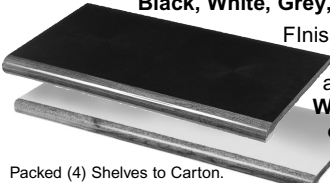

## DURON BULLNOSE SHELVES

Solid Colors: Black, White, Grey, Almond

Packed  
(4) Shelves to  
Carton. Must be  
Purchased in Full Cartons Only.

Style No.	Size	Price
DA224	13" x 24"	\$11.00 ea.
DA236	13" x 36"	\$14.50 ea.
DA248	13" x 48"	\$17.30 ea.
DA424	15" x 24"	\$13.25 ea.
DA430	15" x 30"	\$14.50 ea.
DA436	15" x 36"	\$17.50 ea.
DA448	15" x 48"	\$20.00 ea.
DA450	15" x 50"	\$21.00 ea.

## DURON BULLNOSE SHELVES

Solid Colors on Top:  
Black, White, Grey, Almond.

Finishes on  
Bullnose  
and Sides:  
Woodgrain  
or Marble

Packed (4) Shelves to Carton.  
Must be purchased in Full Cartons Only.