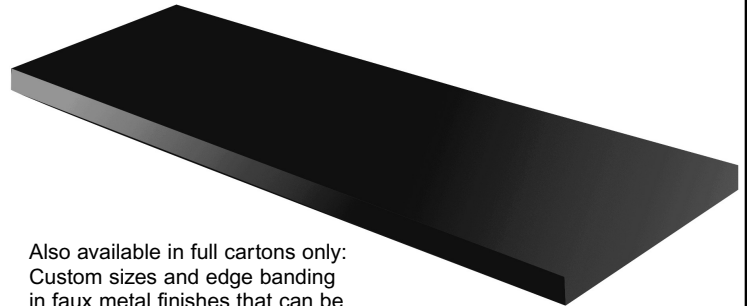

## MELAMINE SHELVES IN SOLID COLORS

All shelves have matching edge banding on 4 sides.  
Thickness: 3/4"

No. MEL-0246

All Shelves are Packed  
(6) to Carton.

**In Stock:**  
White, Black, Oak, Gray

**All other Finishes:**  
Minimum Purchase: 1 carton.