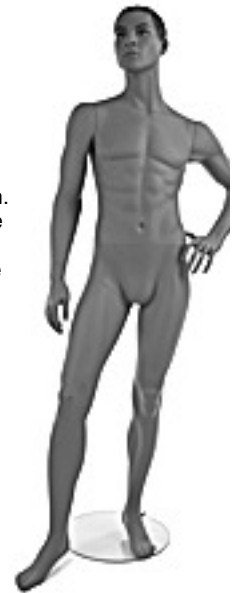

HEADLESS MALE

\$380.00 ea.
Complete with
Glass Base

Fiberglass
Construction
Cameo White
Skintone

No. EC-MNH10/W No. EC-MNH12/W
No. EC-MNH11/W

Shoe Size: 12

RUDY SERIES

Attractive
Youthful Looking

AFFORDABLE

FLESH TONE WITH MAKE-UP

No. JUL1/F
No. JUL2/F
No. JUL3/F

\$440.00 ea.
Complete with
Tempered Glass Base

No. JUL1/F No. JUL2/CW No. JUL3/F

CAMEO WHITE

No. JUL1/CW
No. JUL2/CW
No. JUL3/CW

\$410.00 ea.
Complete with
Tempered Glass Base

AFRICAN AMERICAN MANNEQUINS

Fiberglass construction.
Light Brown Skin Tone
with Make-Up.
Tempered Glass Base
included.

HEATHER-Female
Mannequin with
right hand on hip

Dress size: 6-8
Shoe size: 8-1/2
34" bust
25" waist - 35" hip
12" collar

No. EC-HTR1
\$450.00 ea.

DARYL - Male Mannequin
with left arm on hip and
right foot forward.

Jacket size: 40-42
Shoe size: 9-10
38" chest
31" waist- 38" hip
14" collar

No. EC-DRL1
\$450.00 ea.