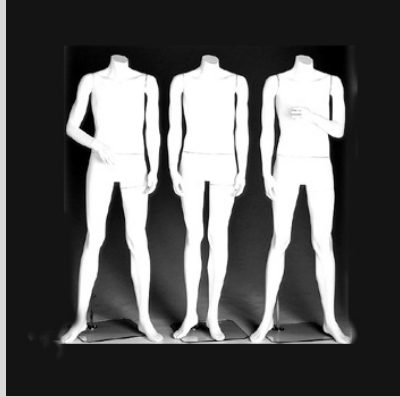

HEADLESS MALE

\$380.00 ea.
Complete with
Glass Base

Fiberglass
Construction
Cameo White
Skintone

No. EC-MNH10/W No. EC-MNH12/W
No. EC-MNH11/W

Shoe Size: 12

RUDY SERIES

Attractive
Youthful Looking

AFFORDABLE

Complete with Tempered
Glass Base

\$410.00 ea.

UPSable

Fleshtone with Sculpted
Brown Hair and Makeup

No. RUDY1/F

No. RUDY3/F

No. RUDY2/F

Also available (not shown)
RUDY SERIES HEADLESS in
the same three poses shown
on this page

No. RUDY1/NHW- hands at
side
No. RUDY2/NHW- right hand
on hip, left foot forward
No. RUDY3/NHW- hands at
side, left foot forward

\$360.00 ea.

JULIAN SERIES

Size 40 Male Mannequin

- Available in Fleshtone
or Cameo White
- Fiberglass Construction
- Three New Poses
- Sculptured Hair

AFRICAN AMERICAN MANNEQUINS

Fiberglass construction.
Light Brown Skin Tone
with Make-Up.
Tempered Glass Base
included.

HEATHER-Female
Mannequin with
right hand on hip

Dress size: 6-8
Shoe size: 8-1/2
34" bust
25" waist - 35" hip
12" collar