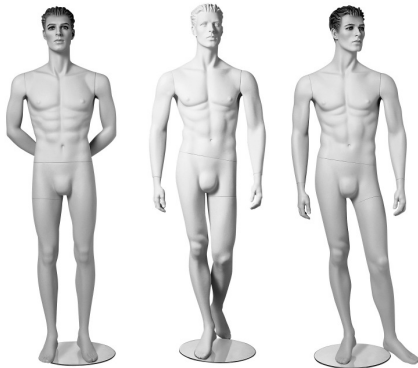

HEADLESS MALE

\$380.00 ea.
Complete with
Glass Base

Fiberglass
Construction
Cameo White
Skintone

No. EC-MNH10/W No. EC-MNH12/W
No. EC-MNH11/W

Shoe Size: 12

RUDY SERIES

Attractive
Youthful Looking

AFFORDABLE

No. RUDY1/NHW- hands at
side
No. RUDY2/NHW- right hand
on hip, left foot forward
No. RUDY3/NHW- hands at
side, left foot forward

\$360.00 ea.

JULIAN SERIES

Size 40 Male Mannequin

- Available in Fleshtone
or Cameo White
- Fiberglass Construction
- Three New Poses
- Sculptured Hair

FLESH TONE WITH MAKE-UP

No. JUL1/F
No. JUL2/F
No. JUL3/F

\$440.00 ea.
Complete with
Tempered Glass Base

No. JUL1/F No. JUL2/CW No. JUL3/F

CAMEO WHITE

No. JUL1/CW
No. JUL2/CW
No. JUL3/CW

\$410.00 ea.
Complete with
Tempered Glass Base

AFRICAN AMERICAN MANNEQUINS

Fiberglass construction.
Light Brown Skin Tone
with Make-Up.
Tempered Glass Base
included.

HEATHER-Female
Mannequin with
right hand on hip

Dress size: 6-8
Shoe size: 8-1/2
34" bust
25" waist - 35" hip
12" collar