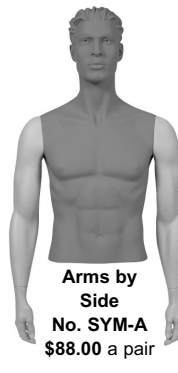

Male Mannequins Parts (Size 40)

**Male Bust
without Head
No. SYMB-NH
\$135.00 ea.**

**Male Bust
with Head
No. SYMB-H
\$193.00 ea.**

**Shoulder Caps
No. SYMS
\$30.00 a pair**

**Hands on Hip
No. SYM-B
\$88.00 a pair**

**Arms by
Side
No. SYM-A
\$88.00 a pair**

**Arms Behind Back
No. SYM-C
\$88.00 a pair**

**Legs with
16 1/2" Base
No. SYML
\$197.00 ea.**

**Male
Hip Block
No. SYMZ
\$56.00 ea.**