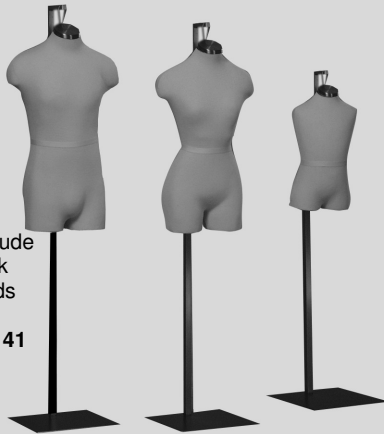

## Three-Quarter Torso Forms

All forms come complete with a 4 1/2" Hanging Loop and/or a 5/8" Flange. (Please specify if you prefer loop or flange, or both, when ordering).

These forms are durable, lightweight and easy to display on hanging or standing floor bases, slatwall or gridwall. All Forms available in **Cream, Oatmeal, Black, Tan, Gray, White Jersey**. Neck Blocks available in a **Wood Disk, Brushed Chrome or Black Metal Neck Cap**.

Prices include Neck Block only. Stands Additional. See Page 41

## Duraplas Forms

A great NEW Durable Unbreakable Plastic Form with a textured surface giving it an amazingly realistic appearance. All Forms come with a cable loop to be used for hanging on a hook stand, grid or slatwall. **Note: Add \$5.50 each for a 5/8" flange which will enable these forms to mount on a stand.**

## Millennium Forms

Men's and Ladies'

Men's Jacket Size 38 - No. RP-MIL-M

Ladies' Dress Size 6 - No. RP-MIL-L

Colors: Ecru, Black  
Base: Natural Hardwood with Adjustable Chrome Upright Base  
Adjusts from 30" to 70"