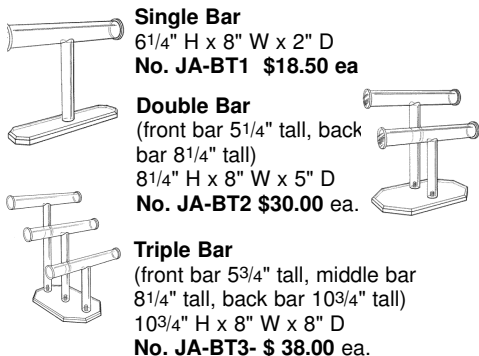

NEW AFFORDABLE NECKLACE AND BRACELET T-BAR DISPLAYS

Jewelry displays are made with endcaps on the bars to prevent jewelry from slipping off. Bases are beveled, polished acrylic.

Single Bar
6 1/4" H x 8" W x 2" D
No. JA-BT1 \$18.50 ea

Double Bar
(front bar 5 1/4" tall, back bar 8 1/4" tall)
8 1/4" H x 8" W x 5" D
No. JA-BT2 \$30.00 ea.

Triple Bar
(front bar 5 3/4" tall, middle bar 8 1/4" tall, back bar 10 3/4" tall)
10 3/4" H x 8" W x 8" D
No. JA-BT3- \$38.00 ea.

Holds a single pair of earrings. 1/2" hanging space 2" H x 2" W x 1 3/4" D
No. JA-CT1 clear \$2.50 ea.
No. JA-CT1F frosted \$2.75 ea.

THREE-TIERED BRACELET BAR DISPLAY AND CASE

Designed specially to fit in acrylic locking case.

16" H x 16" W x 10" D

(NOTE: All JA-ACA cases can be ordered with mirrored acrylic. Add \$15.00 per unit.)

NEW!!

ECONOMICAL NECKLACE T-BAR DISPLAYS

with glued endcaps to keep merchandise from slipping. Bases detach for ease in shipping.