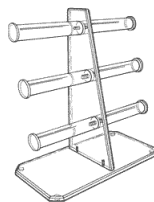

Double Bar
(front bar 5 1/4" tall, back bar 8 1/4" tall)
8 1/4" H x 8" W x 5" D
No. JA-BT2 \$30.00 ea.

Triple Bar
(front bar 5 3/4" tall, middle bar 8 1/4" tall, back bar 10 3/4" tall)
10 3/4" H x 8" W x 8" D
No. JA-BT3- \$38.00 ea.

JEWELRY T-BARS

1" Diam. Solid Acrylic Rod With 1 1/2" Diam. Ends

For Slatwall

No. D-2326 8" Wide \$15.00 ea.
No. D-2327 15 1/2" Wide \$18.75 ea.

For Gridwall

No. D-3327 15 1/2" Wide \$20.00 ea.

EARRING DISPLAY

Holds a single pair of earrings. 1/2" hanging space 2" H x 2" W x 1 3/4" D
No. JA-CT1 clear \$2.50 ea.
No. JA-CT1F frosted \$2.75 ea.

THREE-TIERED BRACELET BAR DISPLAY AND CASE

Designed specially to fit in acrylic locking case.

No. JA-BCAS6 can be purchased alone or with Display Case.

Display Case has a slide-up door with cam lock and two keys.

13" H x 12 1/2" W x 6 1/2" D
No. JA-BCAS6
56.00 ea.

Slanted-Front Cases with No Shelves
13 3/4" H x 14" W x 7 3/4" D
JA-ACAS6