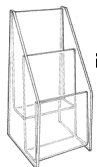

Note: Add \$15.00 per case for mirrored back option.

LOCKING HEXAGONAL SHOWCASES

These six-sided countertop locking display cases have a single-panel door, removable shelf, Cam locks and two keys. Rotating base available. All cases have removable shelves. Shelf clearance is 5 3/4".

12" H x 9 1/2" W x 8 1/4" D

One shelf:

No. JA-HX11 \$62.00 ea.

Two removable shelves. 3 3/4" apart

No. JA-HX12 \$70.00 ea.

No. JA-HX11R (with rotating base) \$75.00 ea.

18" H x 9 1/2" W x 8 1/4" D

Two removable shelves 5 3/4" apart.

No. JA-HX22 \$80.00 ea.

No. JA-HX22R (with rotating base) \$85.00 ea.

Note: 24" tall cases available. Call for information.

Literature Holders

**DELUXE MULTI-TIERED
BROCHURE HOLDERS**
for Tri-Fold Brochures

2-LEVEL

11 1/2" H x 5" W x 4 7/8" D

No. JA-B1MT2 \$15.00 ea.

3-LEVEL

14 1/8" H x 5" W x 6 7/8" D

No. JA-B1MT3 \$19.00 ea.

4-LEVEL

16 7/8" H x 5" W x 9 1/8" D