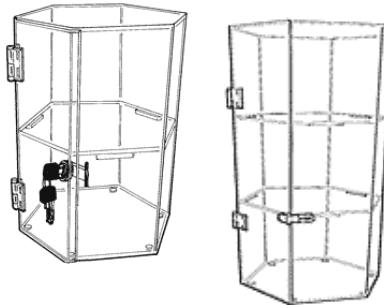

Note: Add \$15.00 per case for mirrored back option.

LOCKING HEXAGONAL SHOWCASES

These six-sided countertop locking display cases have a single-panel door, removable shelf, Cam locks and two keys. Rotating base available. All cases have removable shelves. Shelf clearance is 5 3/4".

12" H x 9 1/2" W x 8 1/4" D

One shelf:

No. JA-HX11 \$62.00 ea.

Two removable shelves. 3 3/4" apart

No. JA-HX12 \$70.00 ea.

No. JA-HX11R (with rotating base) \$75.00 ea.

18" H x 9 1/2" W x 8 1/4" D

Two removable shelves 5 3/4" apart.

No. JA-HX22 \$80.00 ea.

No. JA-HX22R (with rotating base) \$85.00 ea.

Note: 24" tall cases available. Call for information.

Literature Holders

**DELUXE MULTI-TIERED
BROCHURE HOLDERS**
for Tri-Fold Brochures

2-LEVEL

11 1/2" H x 5" W x 4 7/8" D

No. JA-B1MT2 \$15.00 ea.

3-LEVEL

14 1/8" H x 5" W x 6 7/8" D

No. JA-B1MT3 \$19.00 ea.

4-LEVEL

16 7/8" H x 5" W x 9 1/8" D