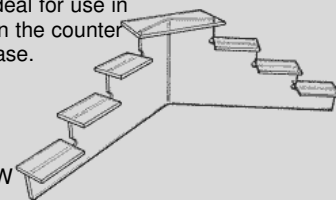

8" x 8" x 8"

10" x 10" x 10"

No. D-1094

\$47.75 the set

NEW!! ACRYLIC CYLINDER RISERS

The clear acrylic top is attached. These cylinders can be used as risers or inverted to serve as containers.

2" H x 2" Diam.

No. JA-RRC2

\$5.75 ea.

4" H x 4" Diam.

No. JA-RRC4

\$11.75 ea.

MINI-PLATFORM STAIRS

An attractive way to display small items. Ideal for use in the window, on the counter or in a showcase.

4 1/8" H x 14" W
x 6" D