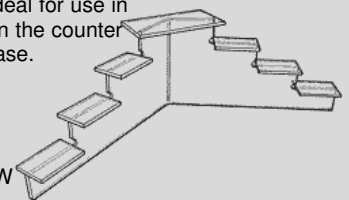

8" x 8" x 8"

10" x 10" x 10"

No. D-1094

\$43.50 the set

NEW!! ACRYLIC CYLINDER RISERS

The clear acrylic top is attached. These cylinders can be used as risers or inverted to serve as containers.

2" H x 2" Diam.

No. JA-RRC2

\$5.25 ea.

4" H x 4" Diam.

No. JA-RRC4

\$10.50 ea.

MINI-PLATFORM STAIRS

An attractive way to display small items. Ideal for use in the window, on the counter or in a showcase.

4 1/8" H x 14" W
x 6" D