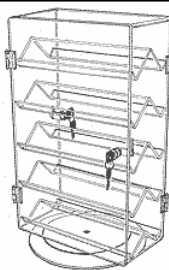

New Economical Showcases

DOUBLE LOCKING-DOOR CASE

Five angled shelves with 1" lip. There is a door on either side, and the case revolves on a Lazy Susan base. Two cam locks and four keys are included. 22" H x 13 1/4" W x 7" D
No. JA-LRC22 \$143.00 ea.

HINGED FRONT-DOOR CASES

These all-acrylic countertop cases are available with a clear or mirrored back piece. With the clear back, the case can be used with the doors either facing the sales person or the customer. Cam lock and two keys included. 13" H x 21" W x 7 1/2" D
No. JA-HF131 with one shelf 6 1/4" apart \$115.50 ea.
No. JA-HF132 with two shelves 4 1/8" apart \$121.00 ea.
No. JA-HF133 with three shelves 3 1/8" apart \$132.00 ea.

Note: Add \$16.50 per case for mirrored back option.

LOCKING HEXAGONAL SHOWCASES

These six-sided countertop locking display cases have a single-panel door, removable shelf, Cam locks and two keys. Rotating base available. All cases have removable shelves. Shelf clearance is 5 3/4".

12" H x 9 1/2" W x 8 1/4" D

One shelf:

No. JA-HX11 \$68.25 ea.

Two removable shelves. 3 3/4" apart

No. JA-HX12 \$77.00 ea.

No. JA-HX11R (with rotating base) \$82.50 ea.

18" H x 9 1/2" W x 8 1/4" D

Two removable shelves 5 3/4" apart.