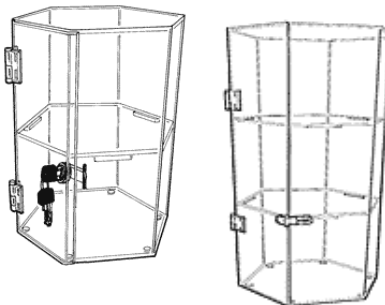

Note: Add \$16.50 per case for mirrored back option.

LOCKING HEXAGONAL SHOWCASES

These six-sided countertop locking display cases have a single-panel door, removable shelf, Cam locks and two keys. Rotating base available. All cases have removable shelves. Shelf clearance is 5 3/4".

12" H x 9 1/2" W x 8 1/4" D

One shelf:

No. JA-HX11 \$68.25 ea.

Two removable shelves. 3 3/4" apart

No. JA-HX12 \$77.00 ea.

No. JA-HX11R (with rotating base) \$82.50 ea.

18" H x 9 1/2" W x 8 1/4" D

Two removable shelves 5 3/4" apart.

No. JA-HX22 \$88.00 ea.

No. JA-HX22R (with rotating base) \$93.50 ea.

Note: 24" tall cases available. Call for information.

Literature Holders

**DELUXE MULTI-TIERED
BROCHURE HOLDERS**
for Tri-Fold Brochures

2-LEVEL

11 1/2" H x 5" W x 4 7/8" D

No. JA-B1MT2 \$16.50 ea.

3-LEVEL

14 1/8" H x 5" W x 6 7/8" D

No. JA-B1MT3 \$21.00 ea.

4-LEVEL

16 7/8" H x 5" W x 9 1/8" D