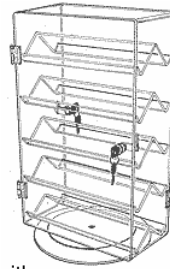

New Economical Showcases

DOUBLE LOCKING-DOOR CASE

Five angled shelves with 1" lip. There is a door on either side, and the case revolves on a Lazy Susan base. Two cam locks and four keys are included. 22" H x 13 1/4" W x 7" D
No. JA-LRC22 \$130.00 ea.

HINGED FRONT-DOOR CASES

These all-acrylic countertop cases are available with a clear or mirrored back piece. With the clear back, the case can be used with the doors either facing the sales person or the customer. Cam lock and two keys included. 13" H x 21" W x 7 1/2" D
No. JA-HF131 with one shelf 6 1/4" apart \$105.00 ea.
No. JA-HF132 with two shelves 4 1/8" apart \$110.00 ea.
No. JA-HF133 with three shelves 3 1/8" apart \$120.00 ea.

Note: Add \$15.00 per case for mirrored back option.

LOCKING HEXAGONAL SHOWCASES

These six-sided countertop locking display cases have a single-panel door, removable shelf, Cam locks and two keys. Rotating base available. All cases have removable shelves. Shelf clearance is 5 3/4".

12" H x 9 1/2" W x 8 1/4" D

One shelf:

No. JA-HX11 \$62.00 ea.

Two removable shelves. 3 3/4" apart

No. JA-HX12 \$70.00 ea.

No. JA-HX11R (with rotating base) \$75.00 ea.

18" H x 9 1/2" W x 8 1/4" D

Two removable shelves 5 3/4" apart.