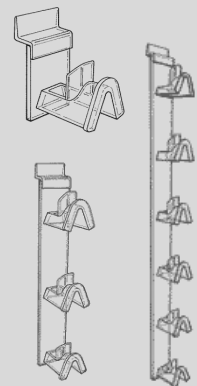

MULTI-FRAME DISPLAY FOR SLATWALL

**White acrylic display
for 6 frames.**

19¹/₄" H x 7¹/₂" W x 6³/₄" D
No. JA-ZOMH6 $21.50 ea.

SIX-FRAME COUNTER DISPLAY

17" H x 7" W x 5¹/₄" D
(5³/₁₆" between holes)

No. JA-OMH6

Clear $12.50 ea.

No. JA-OMH6W

White $15.50 ea.