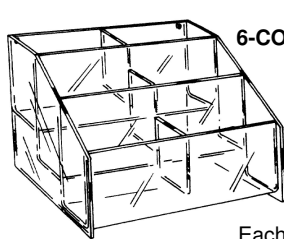

Hosiery Displayers

**3-TIER
6-COMPARTMENT
HOSIERY
DISPLAY**