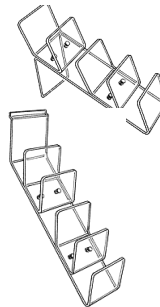

Hosiery Displayers

15³/₄" W
11³/₄" D
11¹/₂" High

Each Compartment
is 7¹/₂" W

Countertop or Wallmount

No. D-1347 **$68.25 ea.**

Slatwall

No. DP-2347 **$67.00 ea.**

HOSIERY BINS

Holds 7" Wide Packaged Hose. 4¹/₂" Front Lip

Single Bin
4¹/₂" D x 7³/₄" W

Double Bin
4¹/₂" D x 15³/₈" W

Slatwall

Gridwall

No. DP-3421 Double Pocket **$18.50 ea.**

FASHION HEADBAND DISPLAYERS

11³/₄" W

Counter-top
5³/₄" Diam.
No. D-1098
$18.00 ea.

Slatwall
5³/₄" From Wall
No. DP-2398
$18.00 ea.

SHIRT FOLDING BOARDS

Fold Shirts Around Board and Remove.
Makes for Neat Stacks of Merchandise.

Made of 1/8" Clear Acrylic with Polished Edges.
Hand Slot for Easy Use.

Small
8¹/₂" x 12"
No. D-1301
$7.50 ea.

Medium
10" x 12"
No. D-1302
$8.00 ea.

Large
11" x 12"
No. D-1303
$8.50 ea.

Hat, Tie & Scarf Displayers

NEW NECKTIE DISPLAY
FOUR FOLDED NECKTIES
13¹/₂" H X 19" W X 4¹/₄" D
No. JA-ZNTD **$25.50 ea.**

NEW SCARF DISPLAYER
for Slatwall
Semi-circle holds 9
scarves. Holes are
1" Diam..

1" H x 14" W x 6¹/₂" D
No. JA-ZSR9 **$9.25 ea.**

NEW HAT DISPLAYERS for Slatwall

Designed especially for brim hats,
cowboy hats, fedoras, and large
sun hats. The interlocking front
piece holds the hat brim.

4¹/₄" H x 7" W x 13¹/₂" D

JA-ZHAT
$25.50 ea.

Cap Displayers

in two sizes
Front retaining
hooks hold caps in
place.

7" H x 4" W x 7³/₄" D

No. JA-ZBCS
$7.00 ea.

Larger Cap Display

holds a stack of
caps folded into
each other, and
stacked front to back.

4¹/₂" H x 4¹/₂" W x 13³/₄" D

No. JA-ZBCS12
$10.50 ea.

New & Economical CLUTCH BAG DISPLAYS

Four spaces for displaying wallets, clutch bags, and
other soft goods. Compartments are 2¹/₂" apart.

Counter Unit
8" H x 4" W x 11¹/₄" D
No. JA-CBR **$19.00 ea.**

Slatwall Multi-Clutch-Bag Display

Waterfall style displays 5
overlapping bags, wallet, or
other soft goods.
Compartments are 2¹/₂"
deep.

No. JA-ZCBB **$19.00 ea.**