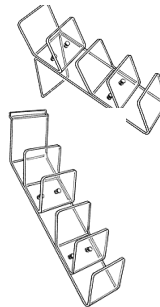

Hosiery Displayers

15³/₄" W
11³/₄" D
11¹/₂" High

Each Compartment
is 7¹/₂" W

Countertop or Wallmount

No. D-1347 $75.00 ea.

Slatwall

No. DP-2347 $73.75 ea.

HOSIERY BINS

Holds 7" Wide Packaged Hose. 4¹/₂" Front Lip

Single Bin
4¹/₂" D x 7³/₄" W

Double Bin
4¹/₂" D x 15³/₈" W

Slatwall

Gridwall

No. DP-3421 Double Pocket $20.25 ea.

FASHION HEADBAND DISPLAYERS

11³/₄" W

Countertop
5³/₄" Diam.
No. D-1098
$19.75 ea.

Slatwall
5³/₄" From Wall
No. DP-2398
$19.75 ea.

SHIRT FOLDING BOARDS

Fold Shirts Around Board and Remove.
Makes for Neat Stacks of Merchandise.

Made of 1/8" Clear Acrylic with Polished Edges.
Hand Slot for Easy Use.

Small
8¹/₂" x 12"
No. D-1301
$8.25 ea.

Medium
10" x 12"
No. D-1302
$8.75 ea.

Large
11" x 12"
No. D-1303
$9.25 ea.

Hat, Tie & Scarf Displayers

NEW NECKTIE DISPLAY
FOUR FOLDED NECKTIES
13¹/₂" H X 19" W X 4¹/₄" D
NO. JA-ZNTD $28.00 ea.

**NEW
SCARF DISPLAYER**
for Slatwall
Semi-circle holds 9
scarves. Holes are
1" Diam..

1" H x 14" W x 6¹/₂" D
No. JA-ZSR9 $10.25 ea.

NEW HAT DISPLAYERS for Slatwall

Designed especially for brim hats,
cowboy hats, fedoras, and large
sun hats. The interlocking front
piece holds the hat brim.
4¹/₄" H x 7" W x 13¹/₂" D

JA-ZHAT
$28.00 ea.

Cap Displayers

in two sizes
Front retaining
hooks hold caps in
place.

7" H x 4" W x 7³/₄" D
No. JA-ZBCS
$7.75 ea.

Larger Cap Display

holds a stack of
caps folded into
each other, and
stacked front to back.

4¹/₂" H x 4¹/₂" W x 13³/₄" D
No. JA-ZBCS12
$11.50 ea.

New & Economical CLUTCH BAG DISPLAYS

Four spaces for displaying wallets, clutch bags, and
other soft goods. Compartments are 2¹/₂" apart.

Counter Unit
8" H x 4" W x 11¹/₄" D
No. JA-CBR $20.00 ea.

Slatwall Multi-Clutch-Bag Display

Waterfall style displays 5
overlapping bags, wallet, or
other soft goods.
Compartments are 2¹/₂"
deep.

No. JA-ZCBB $20.00 ea.