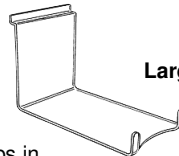

Cap Displayers

in two sizes
Front retaining
hooks hold caps in
place.

7" H x 4" W x 7³/₄" D
No. JA-ZBCS
$7.75 ea.

Larger Cap Display

holds a stack of
caps folded into
each other, and
stacked front to back.

4¹/₂" H x 4¹/₂" W x 13³/₄" D
No. JA-ZBCS12
$11.50 ea.

New & Economical CLUTCH BAG DISPLAYS

Four spaces for displaying wallets, clutch bags, and
other soft goods. Compartments are 2¹/₂" apart.

Counter Unit
8" H x 4" W x 11¹/₄" D
No. JA-CBR $20.00 ea.

Slatwall Multi-Clutch-Bag Display

Waterfall style displays 5
overlapping bags, wallet, or
other soft goods.
Compartments are 2¹/₂"
deep.

No. JA-ZCBB $20.00 ea.