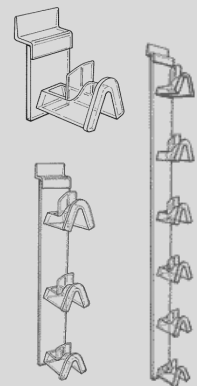

MULTI-FRAME DISPLAY FOR SLATWALL

**White acrylic display
for 6 frames.**

19¹/₄" H x 7¹/₂" W x 6³/₄" D

No. JA-ZOMH6 **$19.50 ea.**

SIX-FRAME COUNTER DISPLAY

17" H x 7" W x 5¹/₄" D

(5³/₁₆" between holes)

No. JA-OMH6

Clear **$11.25 ea.**

No. JA-OMH6W

White **$14.00 ea.**