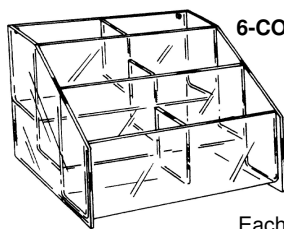

Hosiery Displayers

**3-TIER
6-COMPARTMENT
HOSIERY
DISPLAY**