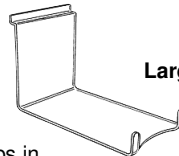

Cap Displayers

in two sizes
Front retaining
hooks hold caps in
place.

7" H x 4" W x 7³/₄" D

No. JA-ZBCS
$7.00 ea.

Larger Cap Display

holds a stack of
caps folded into
each other, and
stacked front to back.

4¹/₂" H x 4¹/₂" W x 13³/₄" D

No. JA-ZBCS12
$10.50 ea.

New & Economical CLUTCH BAG DISPLAYS

Four spaces for displaying wallets, clutch bags, and
other soft goods. Compartments are 2¹/₂" apart.

Counter Unit
8" H x 4" W x 11¹/₄" D
No. JA-CBR **$19.00 ea.**

Slatwall Multi-Clutch-Bag Display

Waterfall style displays 5
overlapping bags, wallet, or
other soft goods.
Compartments are 2¹/₂"
deep.

No. JA-ZCBB **$19.00 ea.**