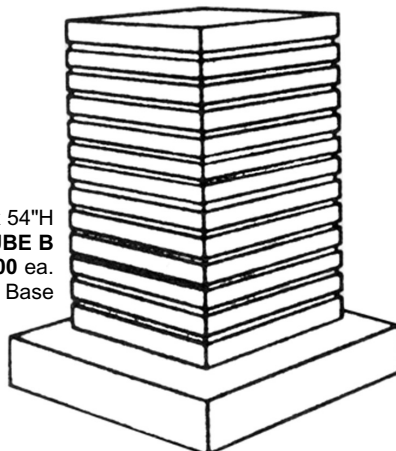

Call for quotation on Pionite, Nevemar, Formica,
Wilsonart HPL finishes.

Size: 8 ft. Wide x 4 ft. High • Groove Spacing: 3"

Add \$8.00 per board for 6" spacing.

Each panel has a holding capacity of up to 300 lbs.

*MDF= Medium Density Fiberboard

**HPL= High Pressure Laminate.

Terms: Net FOB Warehouse.

Minimum Slatwall Order: 4 Pieces

Crating Charges Additional

SLATWALL MERCHANDISERS

Free standing and ideal for displaying Shoes, Socks,
Jewelry and all Accessories, as well as Clothing.

For Metal or Lucite Slatwall fixtures, see Pages 50-52, 56.

24" W x 49" L x 48" H
No. H-UNIT A
\$460.00 ea.

24" L x 24" W x 52" H
No. S-CUBE A
\$325.00 ea.

24" L x 24" W x 54" H
No. S-CUBE B
\$399.00 ea.
with Base