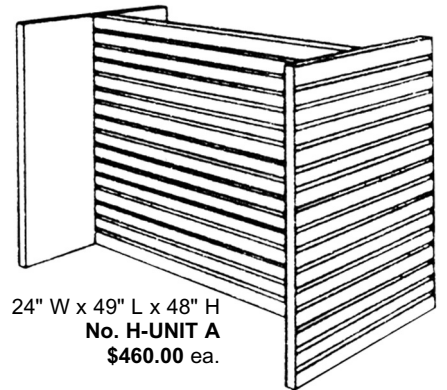

Call for quotation on Pionite, Nevemar, Formica,
Wilsonart HPL finishes.

Size: 8 ft. Wide x 4 ft. High • Groove Spacing: 3"

Add \$8.00 per board for 6" spacing.

Each panel has a holding capacity of up to 300 lbs.

*MDF= Medium Density Fiberboard

**HPL= High Pressure Laminate.

Terms: Net FOB Warehouse.

Minimum Slatwall Order: 4 Pieces

Crating Charges Additional

SLATWALL MERCHANDISERS

Free standing and ideal for displaying Shoes, Socks,
Jewelry and all Accessories, as well as Clothing.

For Metal or Lucite Slatwall fixtures, see Pages 50-52, 56.

24" W x 49" L x 48" H
No. H-UNIT A
\$460.00 ea.

24" L x 24" W x 52" H
No. S-CUBE A
\$325.00 ea.

24" L x 24" W x 54" H
No. S-CUBE B
\$399.00 ea.
with Base