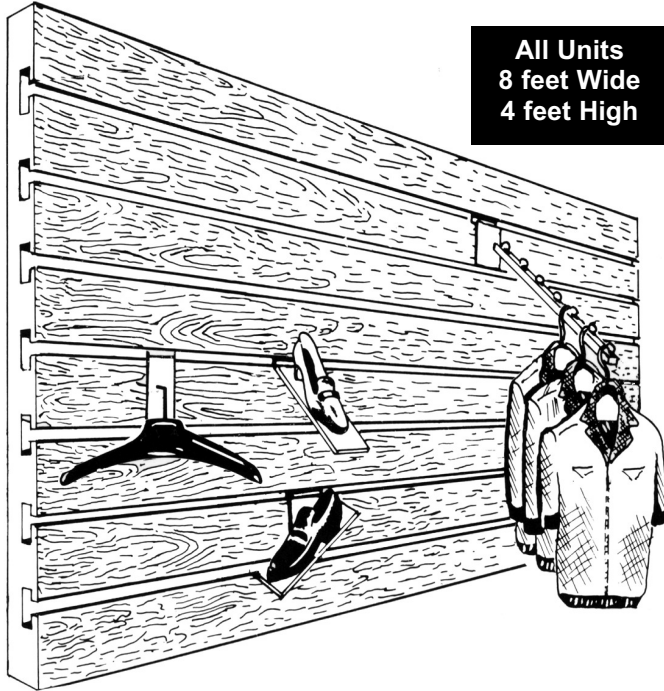

Slatwall your Flatwall...and your Merchandisers too...

THE DISPLAY POSSIBILITIES ARE ENDLESS

**All Units
8 feet Wide
4 feet High**

SLATWALL PRICE LIST

Call for Quotation on large quantity orders

	4-11 Units	12-35 Units	36+ Units
No. SWS – Paint Grade – MDF*	$50.00 ea.	$46.00 ea.	$41.50 ea.
No. SWMBGA – White – MDF	$60.00 ea.	$53.50 ea.	$50.00 ea.
No. SWBGA – Gray, Almond Hard Rock Maple, Black, Red Oak – MDF	$76.00 ea.	$68.00 ea.	$61.00 ea.
No. SWAM – Mirror Acrylic–MDF	$256.00 ea.	$235.00 ea.	$213.00 ea.
No. SWHPL – Real Wood- Red Oak, Maple HPL*	$106.00 ea.	$97.00 ea.	$88.00 ea.

Call for quotation on Pionite, Nevemar, Formica,
Wilsonart HPL finishes.

Size: 8 ft. Wide x 4 ft. High • Groove Spacing: 3"

Add $8.00 per board for 6" spacing.

Each panel has a holding capacity of up to 300 lbs.

No. SWMI - Metal Inserts (Not Factory Installed) $6.00/strip.

Note: 16 metal inserts per board. Minimum purchase: 50 metal inserts.

No. SWDI - Decorative Plastic Inserts

Colors: White, Black, Brown, Light or Dark Gray (Not Factory Installed) $3.50/strip (no minimum order)

*MDF= Medium Density Fiberboard

**HPL= High Pressure Laminate.

Terms: Net FOB Warehouse.

Minimum Slatwall Order: 4 Pieces

Crating Charges Additional

SLATWALL MERCHANDISERS

Free standing and ideal for displaying Shoes, Socks,
Jewelry and all Accessories, as well as Clothing.

For Metal or Lucite Slatwall fixtures, see Pages 50-52, 56.