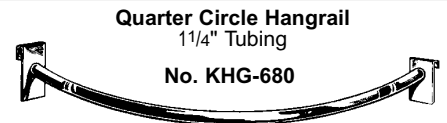

Chrome, Black, White

No. EC-GW/FRC $2.50 ea.
Carton of 24 $2.30 ea.

No. KHG-680

Chrome, Black, White
Black and White Made with
1/4" Chrome Protective Top Wire

$13.00 ea. Carton of 10 - $11.00 ea.