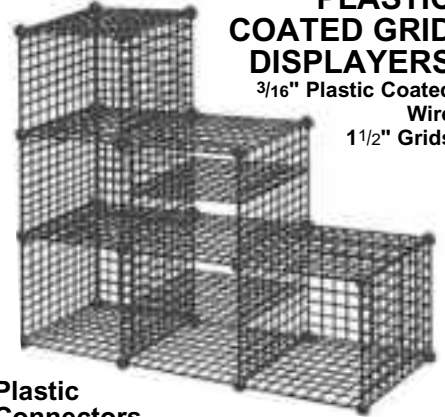

Flat Shelf
With Front Lip
15" x 24"
Chrome,
Black,
or White
No. GWS-93
\$13.50 ea.

Sloping Basket
All purpose basket for light to
medium weight loose or
packaged merchandise.

15" W x 12" D x 5" H
Chrome, Black or White
No. BSK-16
\$9.75 ea.

Flat Shelf
With Front Lip
24" x 24"
Chrome,
Black,
or White
No. GWS-95
\$16.00 ea.

Terms: Net
FOB Warehouse

Prices Subject to Change
Without Prior Notice

Grid Displayers

PLASTIC COATED GRID DISPLAYERS

3/16" Plastic Coated
Wire
1 1/2" Grids

Plastic Connectors

For Plastic Coated Grids

No. GSC/B — Black
No. GSC/W — White

35¢ ea.
\$25.00 per 100

Plastic Coated Grids

	14" Square	10" x 16"	10" Square
Black	No. GS14/B	No. GS16/B	No. GS10/B
White	No. GS14/W	No. GS16/W	No. GS10/W
	\$26.00 doz.	\$28.50 doz.	\$19.50 doz.