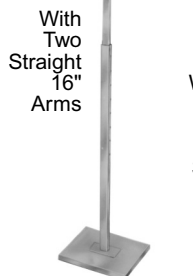

## High Capacity Rectangular Tubing Racks

Each 1/2" x 1 1/2" Arm is 22" Long and is independently adjustable every 3" from 48" to 72". One Arm on each Rack has a 3/8" Fitting for use with Card Frames. Adjustable Levelers included.

Four Way Adjustable Rack

**Casters for Racks See Page 29**

With Four 22" Straight Blade Arms  
No. ALK-80  
Chrome \$123.00 ea.  
No. ALK-80/MAB  
Matte Black \$118.00 ea.  
No. ALK-80/SC  
Satin Chrome \$150.00 ea.

**Spiral Displayer Rack. Chrome.**  
29 Balls. 67" High. 18" Round Base. Top is Threaded for use with Card Holder.

No. ECK-29  
\$65.00 ea.

## Rectangular Tubing Racks

Arms are made of 1/2" x 1 1/2" Rectangular Tubing and are independently adjustable every 3" from 52" to 73". Heavy Weight Base is 12" x 15". One Arm on each rack has 3/8" fitting for use with Card Frames