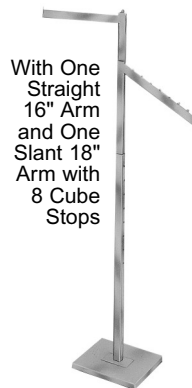

With Two Slant 18" Arms, each with 8 Cube Stops

Chrome No. ECK-90
$68.00 ea.
Matte Black No. ECK-90/MAB
$64.00 ea.

With One Straight 16" Arm and One Slant 18" Arm with 8 Cube Stops

Satin Chrome No. ECK-90/SC
$70.00 ea.

Matte Black Only No. ECK-91/MAB
$65.00 ea.