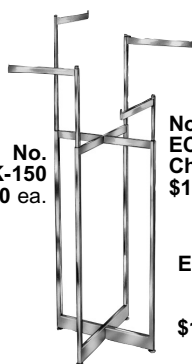

## Rectangular Tubing Racks

Arms are made of 1/2" x 1 1/2" Rectangular Tubing and are independently adjustable every 3" from 52" to 73". Heavy Weight Base is 12" x 15". One Arm on each rack has 3/8" fitting for use with Card Frames

With Two Straight 16" Arms

Chrome No. ECK-90  
\$68.00 ea.  
Matte Black No. ECK-90/MAB  
\$64.00 ea.

With One Straight 16" Arm and One Slant 18" Arm with 8 Cube Stops

Satin Chrome No. ECK-90/SC  
\$70.00 ea.

## Space Saver Four Way Racks

No. ECK-150  
\$114.00 ea.

No. ECK-17  
Chrome \$120.00 ea.

No. ECK-17-SC  
Satin Chrome \$152.00 ea.

Folding Space Saver Rack

In Chrome Finish with Four 16" Straight Blade Arms. One Arm has a 3/8" Fitting for use with Card Frame. Base is made of 1" x 3" Rectangular Tubing.

Heavy Duty Revolving Round Rack  
No. ECK-53  
\$165.00 ea.

Height adjustable from 48" to 68". Upright Made of 2" Round Tubing. Hangrail is 36" in Diameter and is made of 1 1/4" Round Tubing. Rubber Tipped Shelf Supports and Adjustable Levels Included.