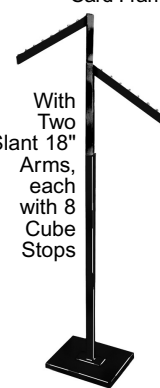

With Two Slant 18" Arms, each with 8 Cube Stops