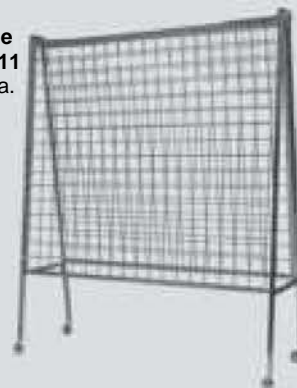

### 12" Straight Arm Face-Out

No. TH/12 \$3.50 ea.  
24 or more \$3.00 ea.

Chrome Only

## "A" Frame Displayer

DOUBLE SIDED GRIDWALL  
WITH 2 PULLOUT RODS

In Chrome  
No. GWC-11  
\$375.00 ea.

With Ball  
Casters  
66" High  
60" Wide  
18" Deep