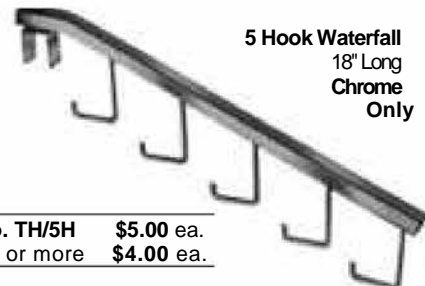

5 Hook Waterfall

18" Long
Chrome
Only

No. TH/5H $5.00 ea.
24 or more $4.00 ea.