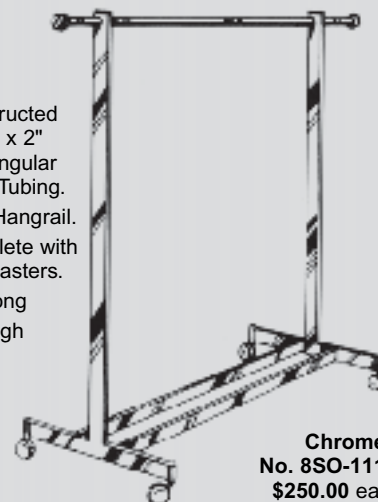

## "A" Frame Displayer

DOUBLE SIDED GRIDWALL  
WITH 2 PULLOUT RODS

In Chrome  
No. GWC-11  
\$375.00 ea.

With Ball  
Casters  
66" High  
60" Wide  
18" Deep

## DELUXE Showroom or Boutique Rack

Constructed  
of 5/8" x 2"  
Rectangular  
Steel Tubing.  
1 1/4" Hangrail.  
Complete with  
Ball Casters.  
60" Long  
65" High

Chrome  
No. 8SO-111  
\$250.00 ea.