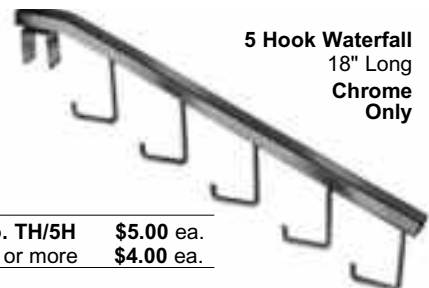

5 Hook Waterfall

18" Long

Chrome
Only

No. TH/5H $5.00 ea.
24 or more $4.00 ea.