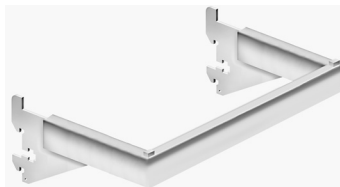

NEW!! COMBINATION SHELF AND HANG BAR BRACKET

An exclusive design ideal for merchandising hanging and folded merchandise All-In-One!

For 1" Round Pipe
No. VEE-340-1
\$34.50 ea.

For 1 1/4" Round Pipe
No. VEE-340-2
\$34.50 ea.

For 1/2" x 1 1/2" Rectangular Tubing

12" Deep

NEW!! HEAVY-DUTY U-BAR BRACKET
with end cubes to prevent hangers from slipping. Available for all Single Slotted Standards and for Wall Mount.
Chrome, Black, White