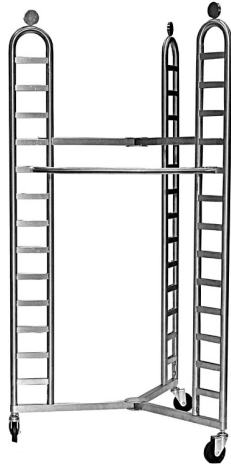

Meridian Merchandising Collection

IN SATIN NICKEL

The Meridian Collection is ideal for use by the retailer or store designer who needs to apply their merchandising techniques to suit any department's needs. These Wall and Floor Merchandisers are available in a Satin Nickel Finish in an assortment of styles at affordable prices. They allow for hanging, shelving or a combination of the two. Then add the faceouts to create a totally coordinated retail environment.

DOUBLE LADDER RACK

Consists of two single ladder uprights on a solid base. Double uprights give the option of adding a shelf/hangrail combination. 71" H, 39" W, 24" Deep Base
No. ECK-MEDLRSN
\$360.00 ea.

All Floor and Ladder Racks come with 3" Industrial Casters and Removable Disks on top to allow for the replacement of a sign holder. Ladder Rungs are 4 1/2" Apart.

FOLDING 3-WAY LADDER RACK

This folding unit consists of three single ladder uprights on a solid base. It comes with three 3" Industrial Casters and three removable decorative disks for the top. (to allow for a sign holder at the top). 71" H overall 11 1/4" tubing diam (outside) is 42." Adjustable hangrails are 36" diam. This unit ships completely assembled. No screws required. Just open the unit and install the 3 hangrails at the desired height. (Fold away when not in use)
No. ECK-MEF3WLSN
\$355.00 ea.

MERIDIAN WALL SYSTEM

These sleek wall ladders can be wall mounted or installed into 1/2" or 1" on center wall standards. Levelers installed in base.

These uprights are designed to be used 24" on center. The shelf/hangrail connects two uprights to create a merchandising wall. 96" H, 6 1/2" W, 4 1/2" Rungs
No. ECK-MEWWW96SN
\$125.00 ea.
Truck shipment only