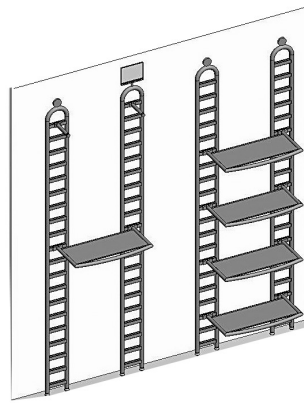

DOUBLE LADDER RACK

Consists of two single ladder uprights on a solid base. Double uprights give the option of adding a shelf/hangrail combination. 71" H, 39" W, 24" Deep Base
No. ECK-MEDLRSN
\$360.00 ea.

All Floor and Ladder Racks come with 3" Industrial Casters and Removable Disks on top to allow for the replacement of a sign holder. Ladder Rungs are 4 1/2" Apart.

FOLDING 3-WAY LADDER RACK

This folding unit consists of three single ladder uprights on a solid base. It comes with three 3" Industrial Casters and three removable decorative disks for the top. (to allow for a sign holder at the top). 71" H overall 11 1/4" tubing diam (outside) is 42." Adjustable hangrails are 36" diam. This unit ships completely assembled. No screws required. Just open the unit and install the 3 hangrails at the desired height. (Fold away when not in use)
No. ECK-MEF3WLSN
\$355.00 ea.

TRIPLE LADDER RACK

A real trend setter! Create the feeling of a wall unit on wheels with a variety of uses. A good look at a trade show, in a showroom or any retail environment. 71" H, 63" W, 24" Deep
No. ECK-METLRSN
\$563.00 ea.

MERIDIAN WALL SYSTEM

These sleek wall ladders can be wall mounted or installed into 1/2" or 1" on center wall standards. Levelers installed in base.

These uprights are designed to be used 24" on center. The shelf/hangrail connects two uprights to create a merchandising wall. 96" H, 6 1/2" W, 4 1/2" Rungs
No. ECK-MEWWW96SN
\$125.00 ea.
Truck shipment only