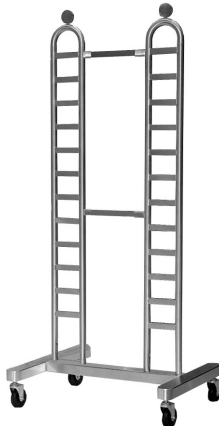

Meridian Merchandising Collection

IN SATIN NICKEL

The Meridian Collection is ideal for use by the retailer or store designer who needs to apply their merchandising techniques to suit any department's needs. These Wall and Floor Merchandisers are available in a Satin Nickel Finish in an assortment of styles at affordable prices. They allow for hanging, shelving or a combination of the two. Then add the faceouts to create a totally coordinated retail environment.

DOUBLE LADDER RACK

Consists of two single ladder uprights on a solid base. Double uprights give the option of adding a shelf/hangrail combination. 71" H, 39" W, 24" Deep Base
No. ECK-MEDLRSN
\$360.00 ea.

All Floor and Ladder Racks come with 3" Industrial Casters and Removable Disks on top to allow for the replacement of a sign holder. Ladder Rungs are 4 1/2" Apart.

FOLDING 3-WAY LADDER RACK

This folding unit consists of three single ladder uprights on a solid base. It comes with three 3" Industrial Casters and three removable decorative disks for the top. (to allow for a sign holder at the top). 71" H overall 11 1/4" tubing diam (outside) is 42." Adjustable hangrails are 36" diam. This unit ships completely assembled. No screws required. Just open the unit and install the 3 hangrails at the desired height. (Fold away when not in use)
No. ECK-MEF3WLSN
\$355.00 ea.

TRIPLE LADDER RACK

A real trend setter! Create the feeling of a wall unit on wheels with a variety of uses. A good look at a trade show, in a showroom or any retail environment. 71" H, 63" W, 24" Deep
No. ECK-METLRSN
\$563.00 ea.