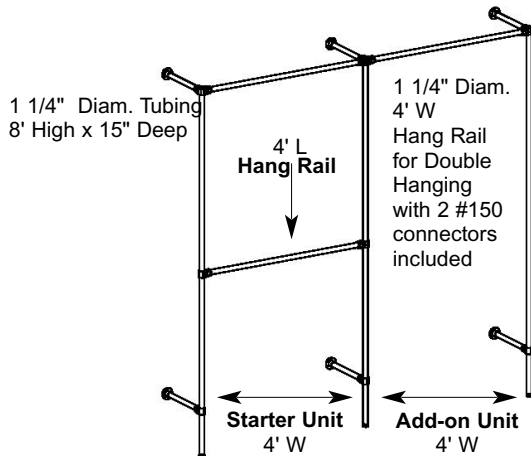

OPTO Pipe and Connector Display System