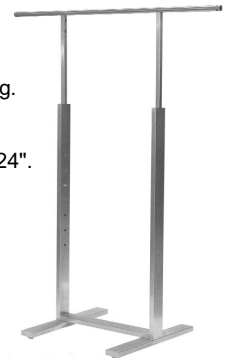

as shown - to create double hanging
price includes- 2 #150 connectors

End Cap

END2
1 1/4"
\$1.50 ea.

Leveler with Insert

No. 317
1 1/4"
\$4.00 ea.

Wall/Floor Mount Flange

No. 735
1 1/4"
\$2.25 ea.

3-Way Double Single Connector

FOLDING EASEL
with Sign Frame
Overall Height 60"
Each base is 18"
deep 22" x 28". Unit
folds in half when
sign holder is
removed.
No. ECK-BA80/SC
\$150.00 ea.

SINGLE BAR MERCHANDISER

Made of 1" x 3" tubing.
Hangbar: 48" Long.
Height: Adjustable
43"-76". Base: 24" x 24".
Levelers included.
No. ECK-BA45/SC
\$165.00 ea.

ADJUSTABLE COSTUMER

Height: 74"
Made of 1" x 3" upright
tubing with (4) holes: 36", 48",
60", 72" from floor.
Includes (2) 6" x 1"
Diameter faceouts with puck
ends and levelers.
No. ECK-BA46/SC
\$142.00 ea.
UPSable

ADJUSTABLE TWO-WAY RACK

Height adjusts from 46" to 75"
(2) Arms: 16" L x 1" Diam. with
puck ends. Upright: 1" x 3"
Tubing. Base: 12" x 18"
Levelers included.
No. ECK-BA48/SC
\$120.00 ea.
UPSable

ADJUSTABLE FOUR-WAY RACK