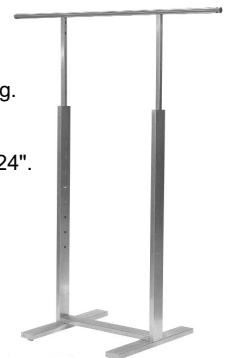

**FOLDING EASEL**  
with Sign Frame  
Overall Height 60"  
Each base is 18" deep 22" x 28". Unit folds in half when sign holder is removed.  
**No. ECK-BA80/SC**  
**\$150.00 ea.**

### SINGLE BAR MERCHANDISER

Made of 1" x 3" tubing.  
Hangbar: 48" Long.  
Height: Adjustable 43"-76". Base: 24" x 24".  
Levelers included.  
**No. ECK-BA45/SC**  
**\$165.00 ea.**

### ADJUSTABLE COSTUMER

Height: 74"  
Made of 1" x 3" upright tubing with (4) holes: 36", 48", 60", 72" from floor.  
Includes (2) 6" x 1" Diameter faceouts with puck ends and levelers.  
**No. ECK-BA46/SC**  
**\$142.00 ea.**  
UPSable

### ADJUSTABLE TWO-WAY RACK

Height adjusts from 46" to 75"  
(2) Arms: 16" L x 1" Diam. with puck ends. Upright: 1" x 3" Tubing. Base: 12" x 18"  
Levelers included.  
**No. ECK-BA48/SC**  
**\$120.00 ea.**  
UPSable