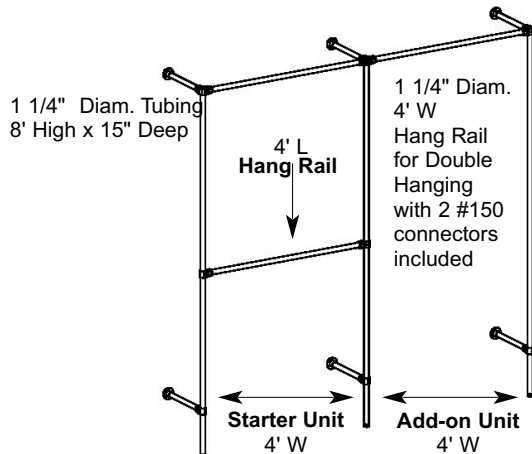

OPTO Pipe and Connector Display System